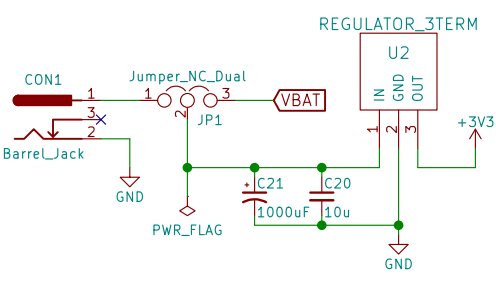

ESP WROOM 32

LCD

MONITOR

MICRO SD

SERIAL

3.3V REGULATOR

CHARGE CONTROL

TERMINAL