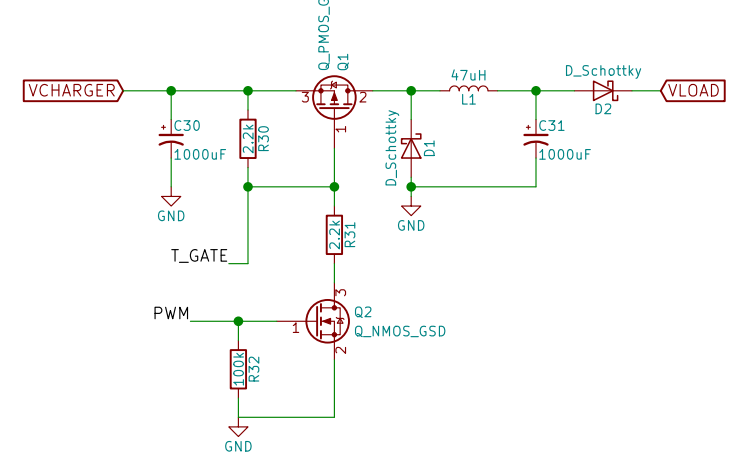

ESP WROOM 32

LCD

MONITOR

MICRO SD

SERIAL

3.3V REGULATOR

CHARGE CONTROL

TERMINAL