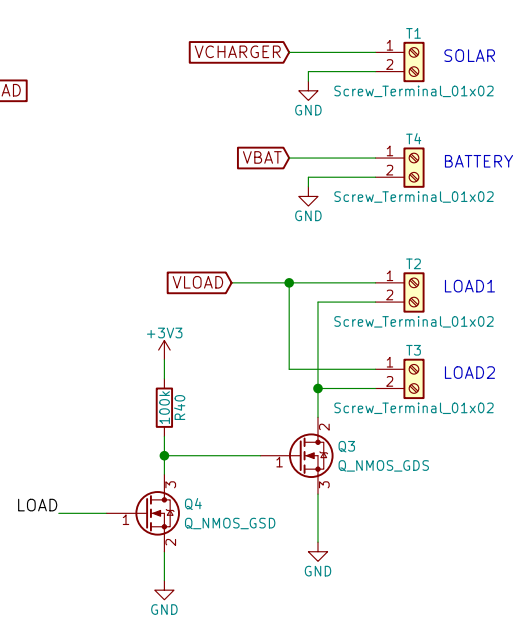

ESP WROOM 32

LCD

MONITOR

MICRO SD

SERIAL

3.3V REGULATOR

CHARGE CONTROL

TERMINAL