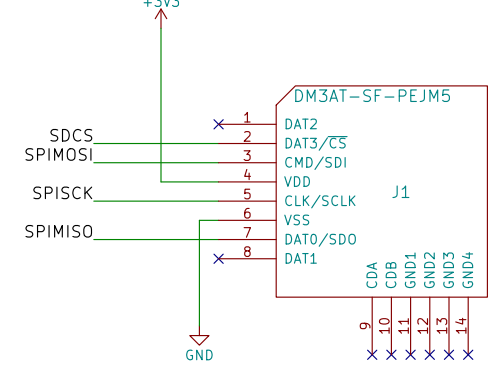

ESP WROOM 32

LCD

MONITOR

MICRO SD

SERIAL

3.3V REGULATOR

CHARGE CONTROL

TERMINAL

INA219