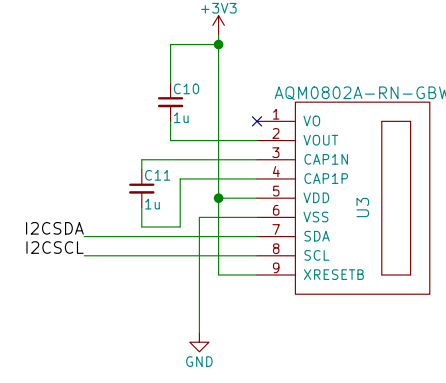

ESP WROOM 32

LCD

MONITOR

MICRO SD

SERIAL

3.3V REGULATOR

CHARGE CONTROL

TERMINAL

INA219