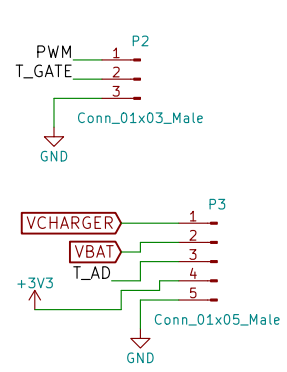

ESP WROOM 32

LCD

MONITOR

MICRO SD

SERIAL

3.3V REGULATOR

CHARGE CONTROL

TERMINAL

INA219