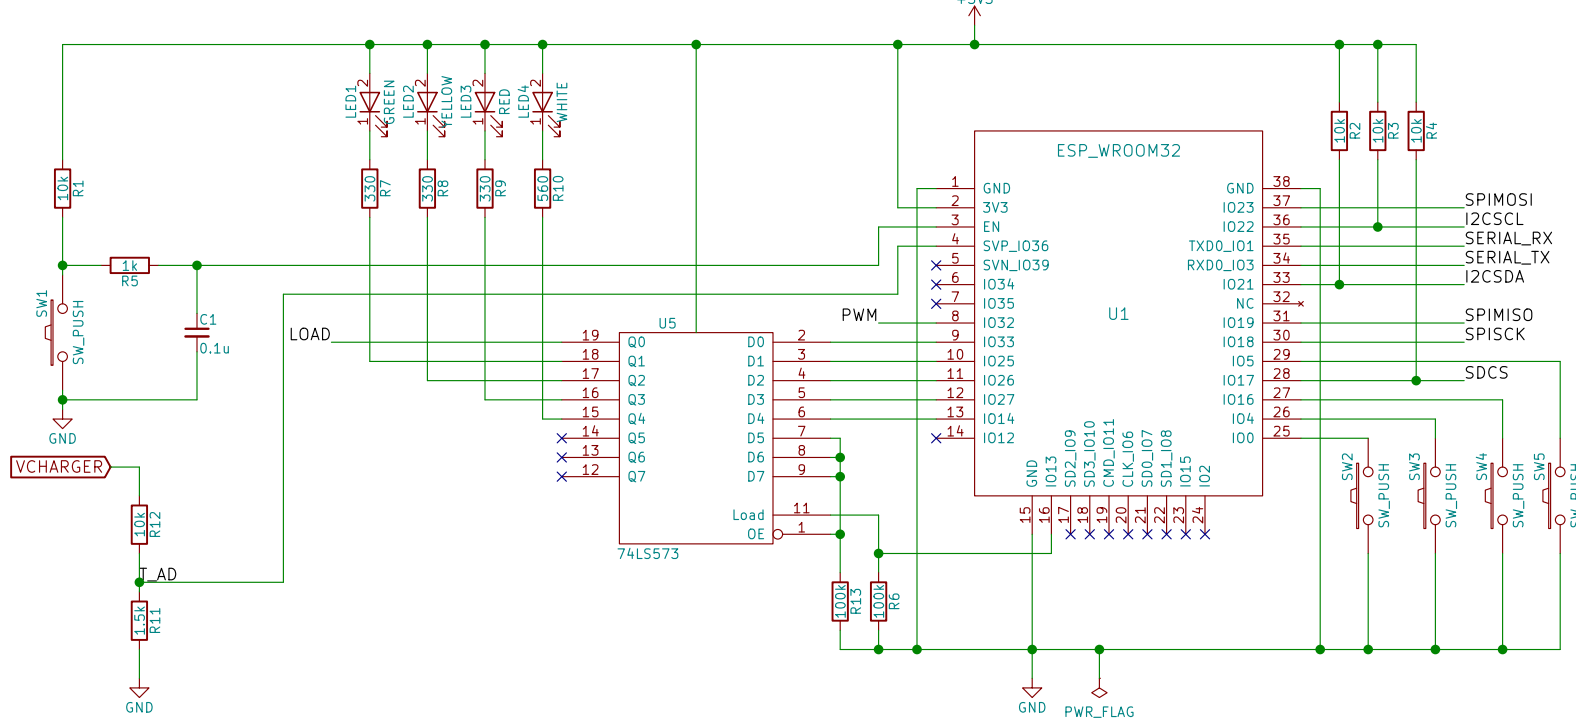

ESP WROOM 32

LCD

MONITOR

MICRO SD

SERIAL

3.3V REGULATOR

CHARGE CONTROL

TERMINAL

INA219